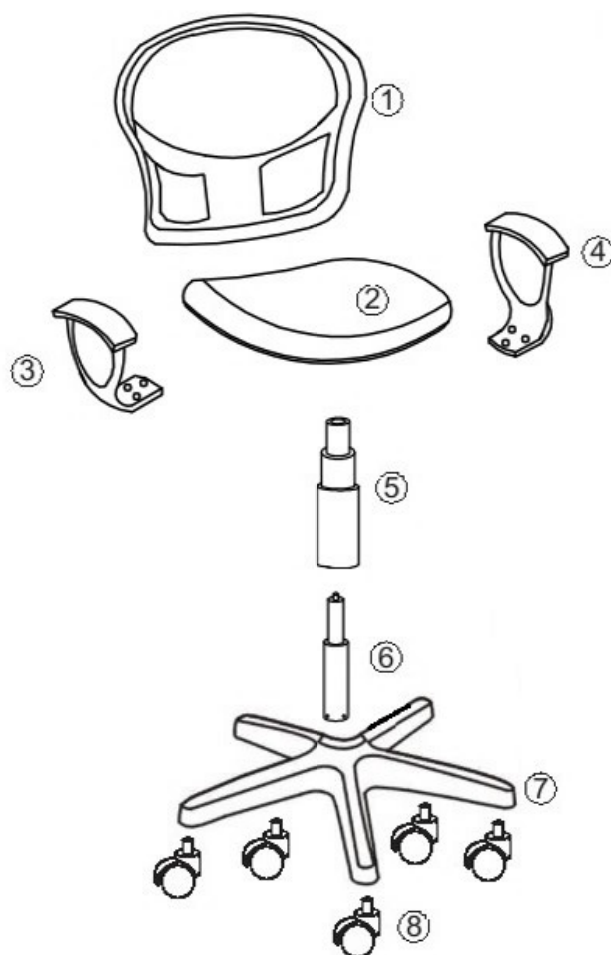

Hodedah

www.hodedah.com

support@hodedah.com

HI-8365

W21.25"xD22.83"xH33.46-38.19"

Parts and Hardware List

A		M6x30mm	4
B		M6x20mm	6
C		M6x12mm	4
D			1
E			1

Step 1

Step 2

A		M6x30mm	4
D			1
E			1

Step 3

C		M6x12mm	4
---	---	---------	---

Step 4

B		M6x20mm	6
---	---	---------	---

Hodedah

www.hodedah.com
[support @hodedah.com](mailto:support@hodedah.com)