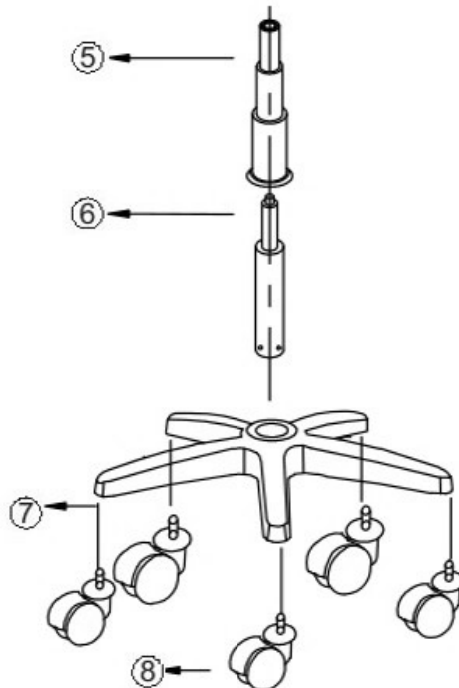

Hodedah

www.hodedah.com

support@hodedah.com

HI-8365

W21.25"xD22.83"xH33.46-38.19"

Parts and Hardware List

A		M6x30mm	4
B		M6x20mm	6
C		M6x12mm	4
D			1
E			1

Step 1

Step 2

A		M6x30mm	4
D			1
E			1

Step 3

C		M6x12mm	4
---	---	---------	---

Step 4

B		M6x20mm	6
---	---	---------	---

Hodedah

www.hodedah.com
[support @hodedah.com](mailto:support@hodedah.com)